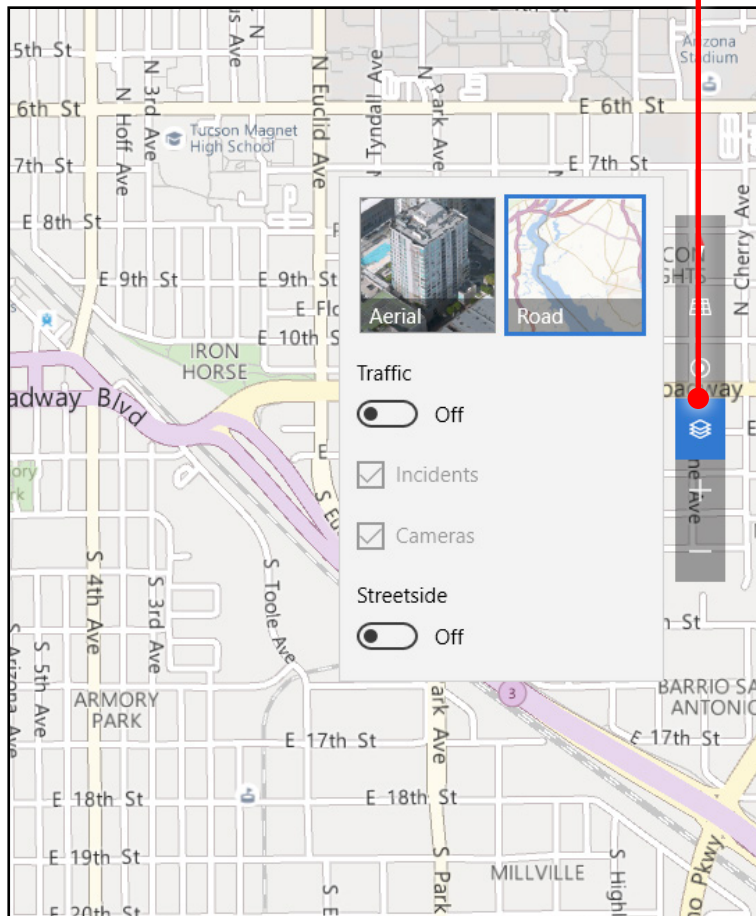

1. Select Directions 

2. Choose your mode
Car, bus, walk?

3. Enter a destination

4. Explore different routes
Select a route for details.

5. Make your choice
Maps will guide you every
step of the way.

Quick start: Maps app

The roads are clear

Real-time traffic info is a click away.

Select Maps view  ...

...and then turn Traffic on.

Quick start: Maps app

See for yourself

Know where you're going before you even get there.

What's it look like?
Select Maps view  ...

...turn on Streetside.

...and select a street on the map.

No more guesswork
Streetside shows you a 360-degree view. Drag to pan, and see which direction you're looking with the map below.

Quick start: Maps app

Draw your own route

In a park with no mapped roads, draw your own
own and we'll show you the distance you'll
travel.