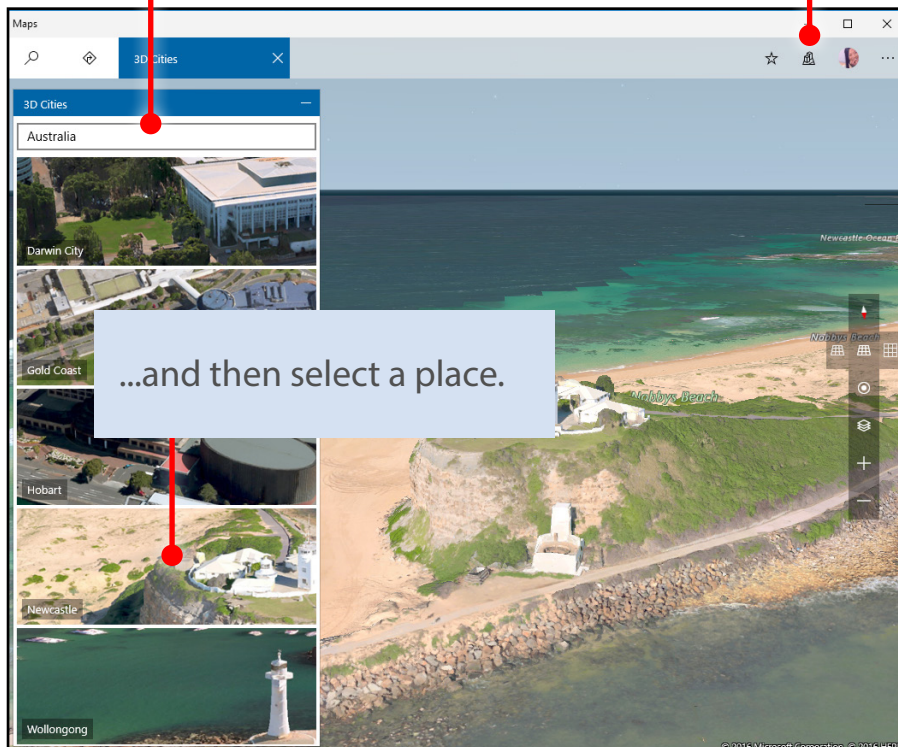

The roads are clear

Real-time traffic info is a click away.

Select Maps view  ...

...and then turn Traffic on.

Quick start: Maps app

See for yourself

Know where you're going before you even get there.

What's it look like?
Select Maps view  ...

...turn on Streetside.

...and select a street on the map.

No more guesswork
Streetside shows you a 360-degree view. Drag to pan, and see which direction you're looking with the map below.

Quick start: Maps app

See the world from wherever you are

Explore different locations in three dimensions without having to get on a plane.

...search...

3D cities takes you there
Select 3D Cities  ...

...and then select a place.

Map controls make it interesting
Use controls, such as Tilt , to change your perspective.

Follow your own path

Draw or take notes on your maps.

Mark where the treasure is buried
Then share the map with your friends...
or don't....