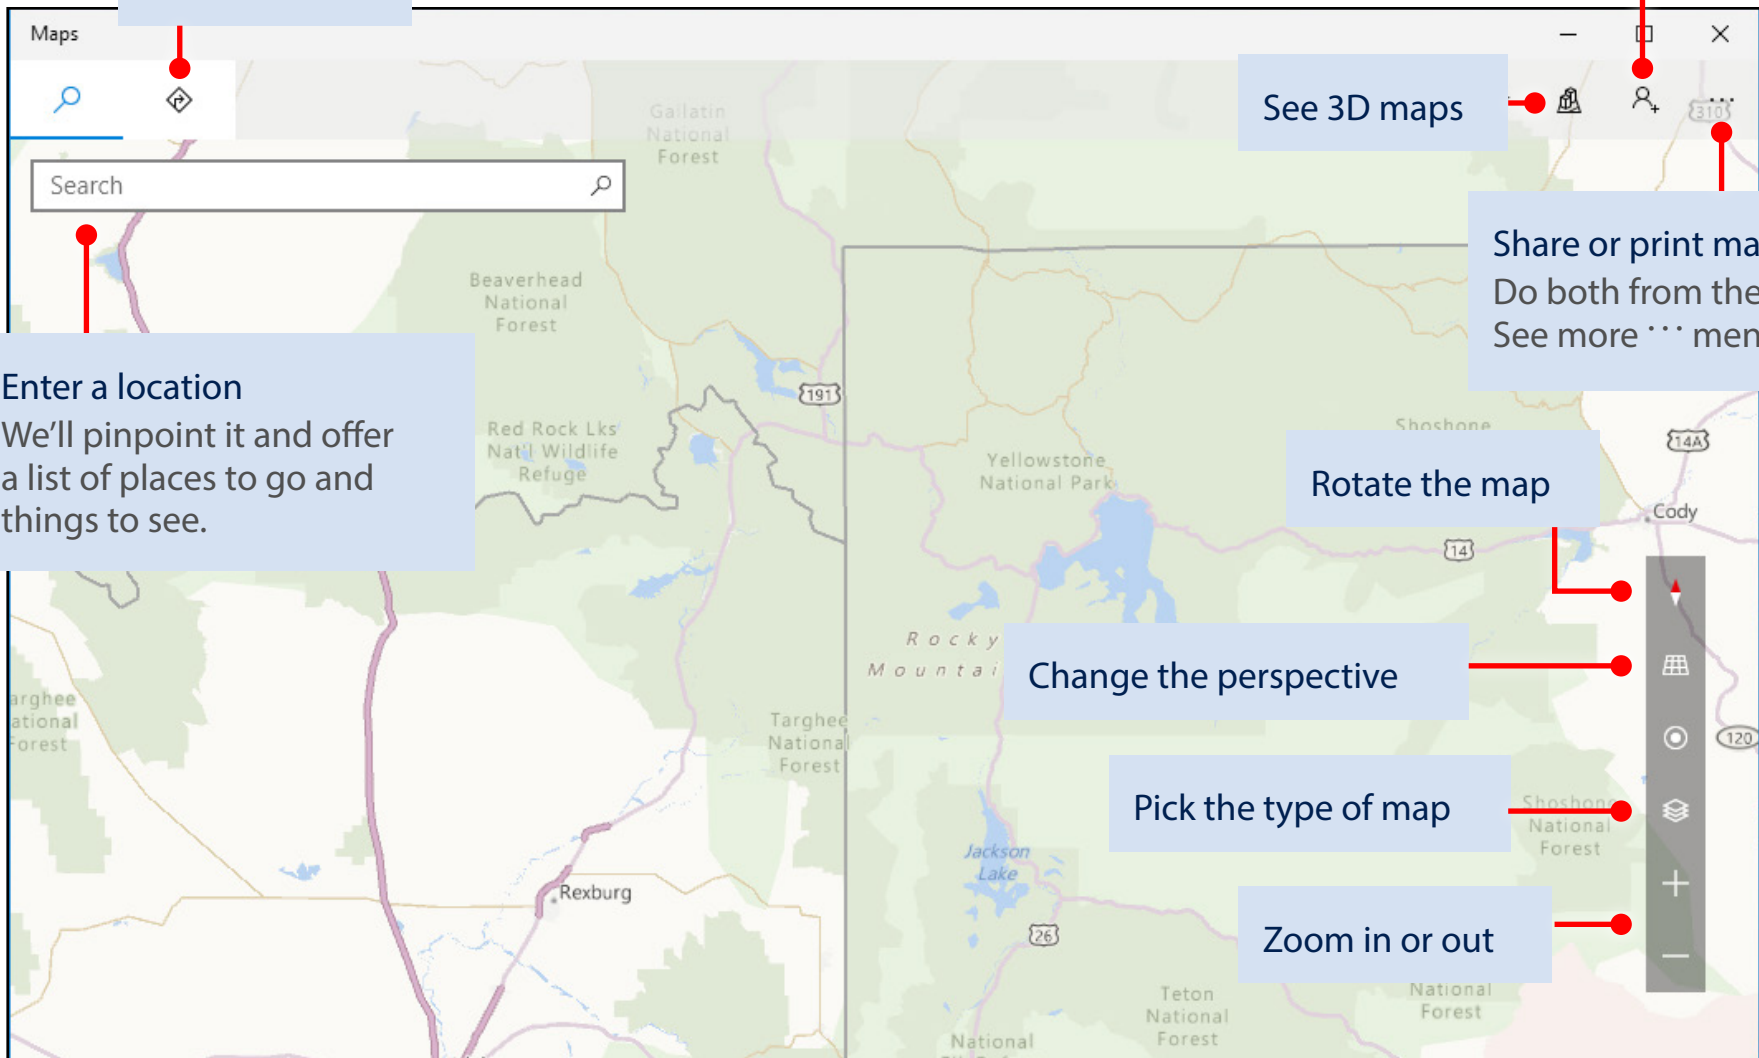

Quick start: Maps app

Get oriented

Sign in to get more
See your search history and favorite places on all your devices.

Get directions

See 3D maps

Share or print maps
Do both from the
See more ... menu.

Enter a location
We'll pinpoint it and offer
a list of places to go and
things to see.

Rotate the map

Change the perspective

Pick the type of map

Zoom in or out

Quick start: Maps app

Scenic hike or interstate?

Get directions for wherever you want to go, no matter how you want to get there. Let's drive to Moab!

...turn on Streetside.

...and select a street on the map.

No more guesswork
Streetside shows you a 360-degree view. Drag to pan, and see which direction you're looking with the map below.

Quick start: Maps app

Draw your own route

In a park with no mapped roads, draw your own
own and we'll show you the distance you'll
travel.