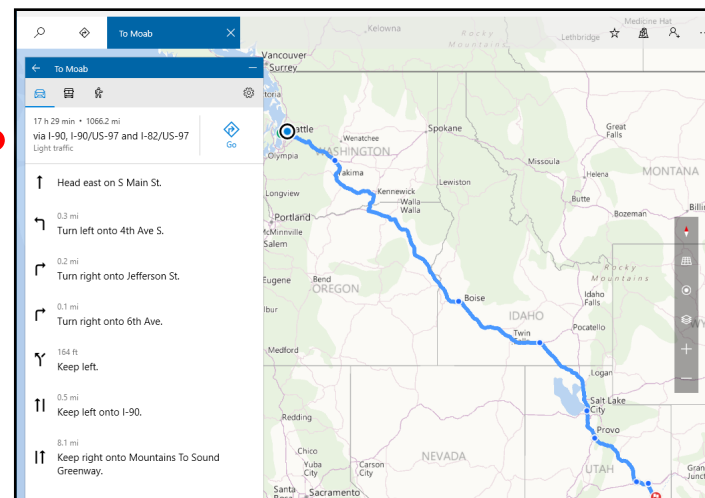

Rotate the map

Change the perspective

Pick the type of map

Zoom in or out

Quick start: Maps app

Scenic hike or interstate?

Get directions for wherever you want to go, no matter how you want to get there. Let's drive to Moab!

1. Select Directions 

2. Choose your mode
Car, bus, walk?

3. Enter a destination

4. Explore different routes
Select a route for details.

5. Make your choice
Maps will guide you every
step of the way.

Quick start: Maps app

The roads are clear

Real-time traffic info is a click away.

Select Maps view  ...

...and then turn Traffic on.

Quick start: Maps app

See for yourself

Know where you're going before you even get there.

What's it look like?
Select Maps view  ...

...turn on Streetside.

...and select a street on the map.

No more guesswork
Streetside shows you a 360-degree view. Drag to pan, and see which direction you're looking with the map below.

Quick start: Maps app