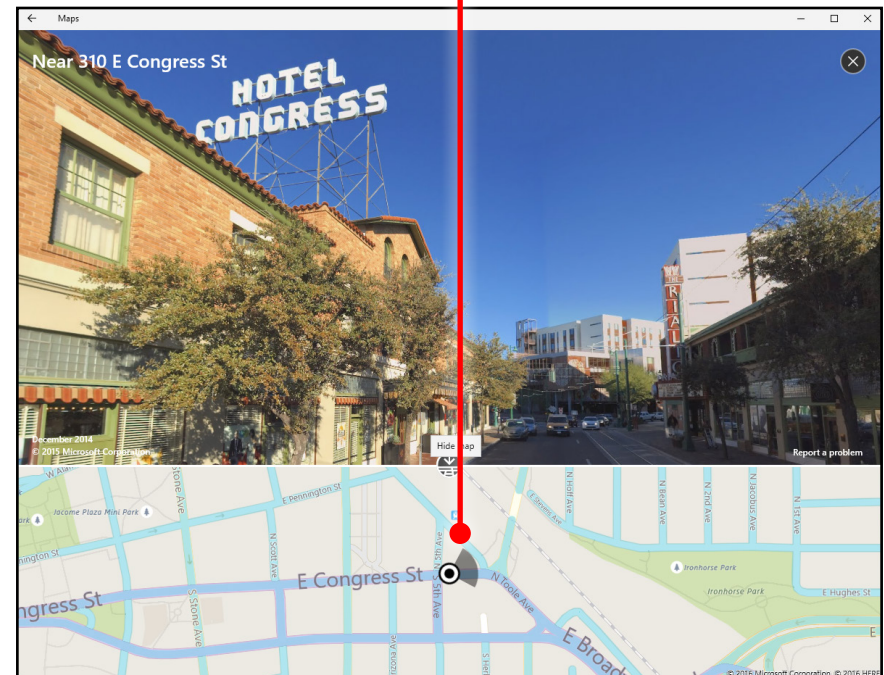

The roads are clear

Real-time traffic info is a click away.

Select Maps view  ...

...and then turn Traffic on.

Quick start: Maps app

See for yourself

Know where you're going before you even get there.

What's it look like?
Select Maps view  ...

...turn on Streetside.

...and select a street on the map.

No more guesswork
Streetside shows you a 360-degree view. Drag to pan, and see which direction you're looking with the map below.

Quick start: Maps app