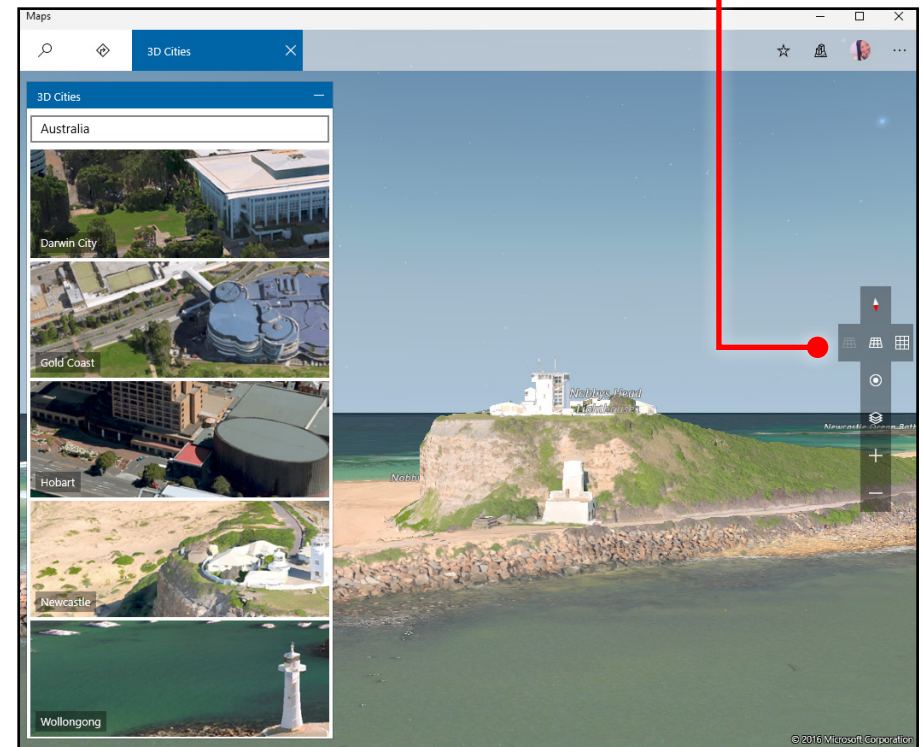

...turn on Streetside.

...and select a street on the map.

No more guesswork
Streetside shows you a 360-degree view. Drag to pan, and see which direction you're looking with the map below.

Quick start: Maps app

See the world from wherever you are

Explore different locations in three dimensions without having to get on a plane.

...search...

3D cities takes you there
Select 3D Cities  ...

...and then select a place.

Map controls make it interesting
Use controls, such as Tilt , to change your perspective.

Follow your own path

Draw or take notes on your maps.

Mark where the treasure is buried
Then share the map with your friends...
or don't....

Draw your own route

In a park with no mapped roads, draw your own
own and we'll show you the distance you'll
travel.