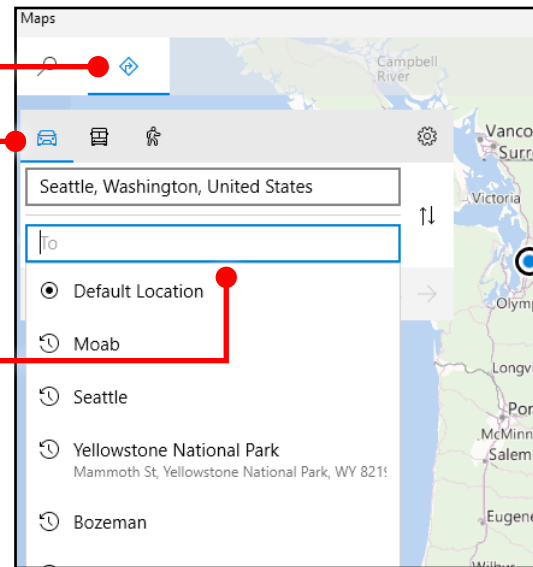

Quick start: Maps app

Get oriented

Sign in to get more
See your search history and favorite places on all your devices.

Get directions

See 3D maps

Share or print maps
Do both from the
See more ... menu.

Enter a location
We'll pinpoint it and offer
a list of places to go and
things to see.

Rotate the map

Change the perspective

Pick the type of map

Zoom in or out

Quick start: Maps app

Scenic hike or interstate?

Get directions for wherever you want to go, no matter how you want to get there. Let's drive to Moab!

1. Select Directions 

2. Choose your mode
Car, bus, walk?

3. Enter a destination

4. Explore different routes
Select a route for details.

5. Make your choice
Maps will guide you every
step of the way.

Quick start: Maps app

...turn on Streetside.

...and select a street on the map.

No more guesswork
Streetside shows you a 360-degree view. Drag to pan, and see which direction you're looking with the map below.

Quick start: Maps app