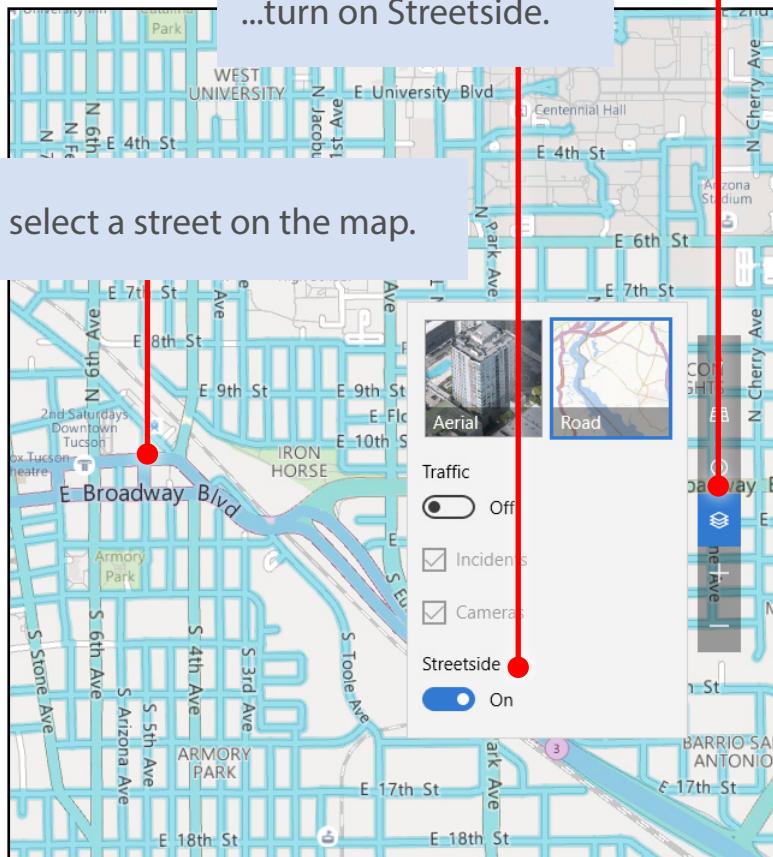

1. Select Directions 

2. Choose your mode
Car, bus, walk?

3. Enter a destination

4. Explore different routes
Select a route for details.

5. Make your choice
Maps will guide you every
step of the way.

Quick start: Maps app

The roads are clear

Real-time traffic info is a click away.

Select Maps view  ...

...and then turn Traffic on.

Quick start: Maps app

See for yourself

Know where you're going before you even get there.

What's it look like?
Select Maps view  ...

...turn on Streetside.

...and select a street on the map.

No more guesswork
Streetside shows you a 360-degree view. Drag to pan, and see which direction you're looking with the map below.

Quick start: Maps app

See the world from wherever you are

Explore different locations in three dimensions without having to get on a plane.

...search...

3D cities takes you there
Select 3D Cities  ...

...and then select a place.