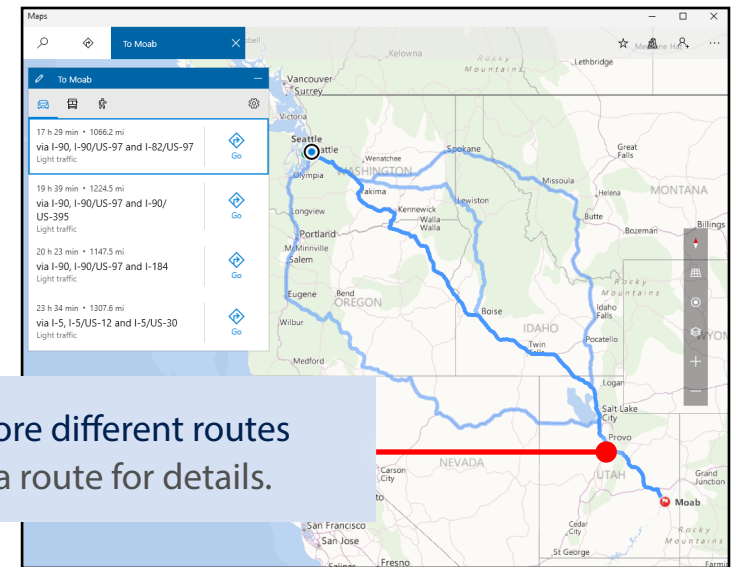

Rotate the map

Change the perspective

Pick the type of map

Zoom in or out

Quick start: Maps app

Scenic hike or interstate?

Get directions for wherever you want to go, no matter how you want to get there. Let's drive to Moab!

1. Select Directions 

2. Choose your mode
Car, bus, walk?

3. Enter a destination

4. Explore different routes
Select a route for details.

5. Make your choice
Maps will guide you every
step of the way.

Quick start: Maps app

The roads are clear

Real-time traffic info is a click away.

Select Maps view  ...

...and then turn Traffic on.

Quick start: Maps app

See for yourself

Know where you're going before you even get there.

What's it look like?
Select Maps view  ...

...turn on Streetside.

...and select a street on the map.

No more guesswork
Streetside shows you a 360-degree view. Drag to pan, and see which direction you're looking with the map below.

Quick start: Maps app