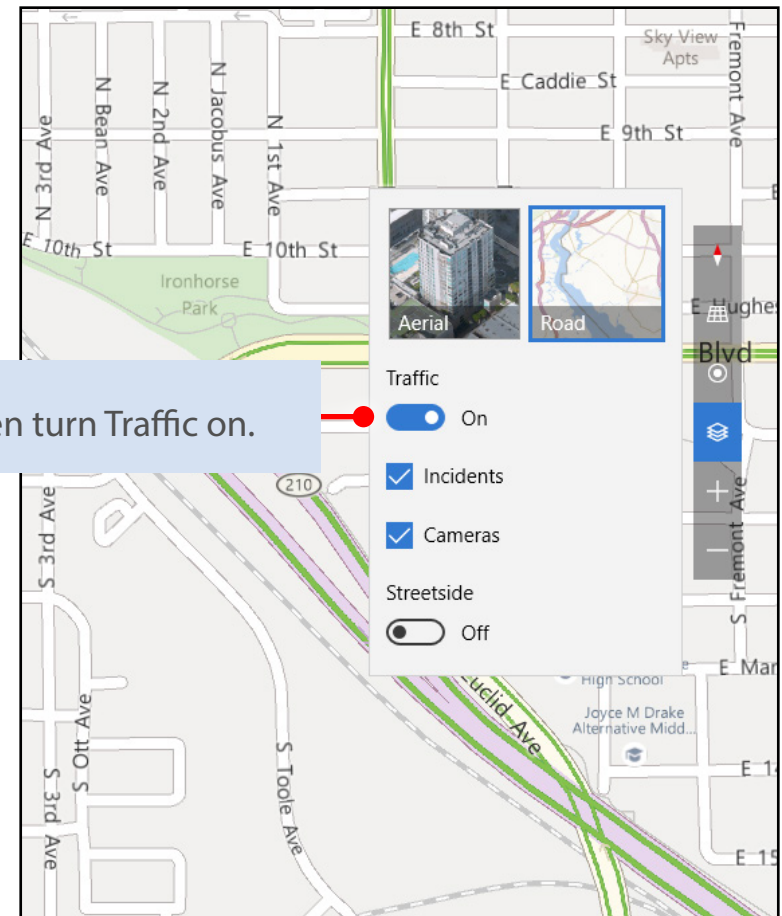

Quick start: Maps app

Get oriented

Sign in to get more
See your search history and favorite places on all your devices.

Get directions

See 3D maps

Share or print maps
Do both from the
See more ... menu.

Enter a location
We'll pinpoint it and offer
a list of places to go and
things to see.

1. Select Directions 

2. Choose your mode
Car, bus, walk?

3. Enter a destination

4. Explore different routes
Select a route for details.

5. Make your choice
Maps will guide you every
step of the way.

Quick start: Maps app

The roads are clear

Real-time traffic info is a click away.

Select Maps view  ...

...and then turn Traffic on.

Quick start: Maps app

See for yourself

Know where you're going before you even get there.

What's it look like?
Select Maps view  ...

...turn on Streetside.

...and select a street on the map.

No more guesswork
Streetside shows you a 360-degree view. Drag to pan, and see which direction you're looking with the map below.

Quick start: Maps app